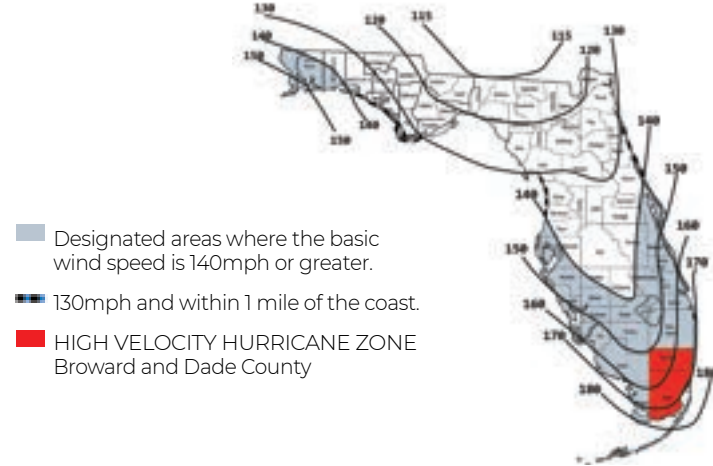

WHY ODL IMPACT RATED DOORGLASS

0.125" Glass Panel  
 0.09" PVB Interlayer  
 0.125" Glass Panel  
 Decorative Panel  
 Tempered Safety Glass

FLORIDA WIND-BORNE DEBRIS REGION FOR RISK CATEGORY II BUILDINGS