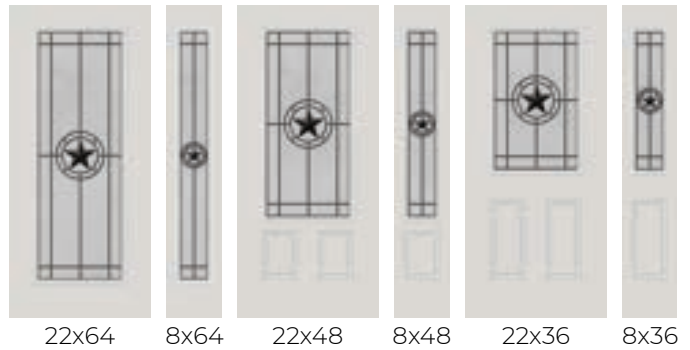

62⁷/₈ x 13⁷/₈