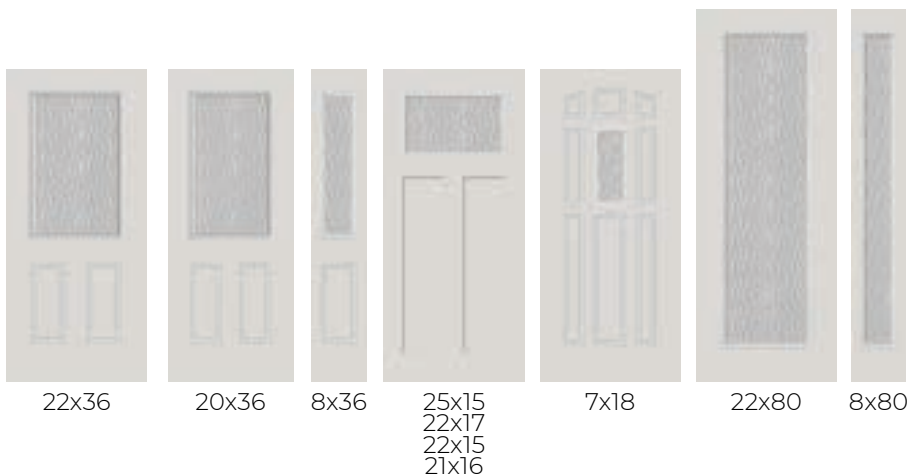

DOORGLASS PERSPECTIVES