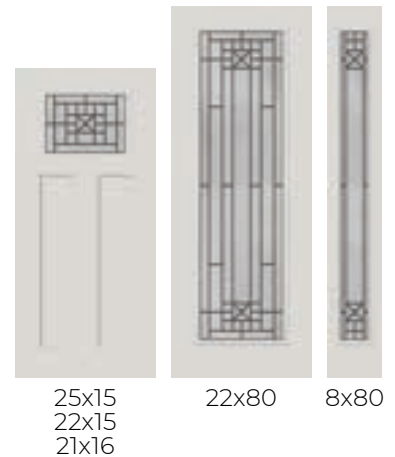

DOORGLASS DECORATIVE