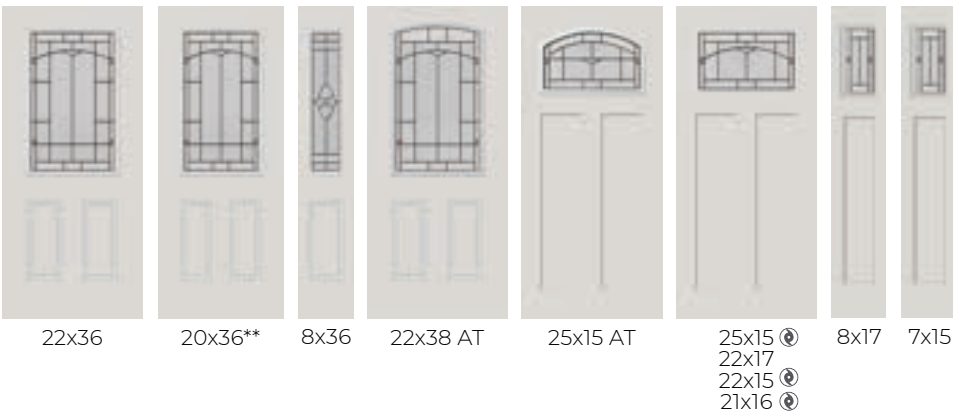

**PRIVACY RATING**

**DOORGLASS** DECORATIVE

**PRIVACY RATING**

1. Bronze Seedy Glass
2. Thin Reed Glass
3. Micro-Granite Glass
4. Clear Bevels
5. Patina Caming

**DOORGLASS** DECORATIVE

WATCH THE VIDEO  
or visit [odl.com/vilano](http://odl.com/vilano)