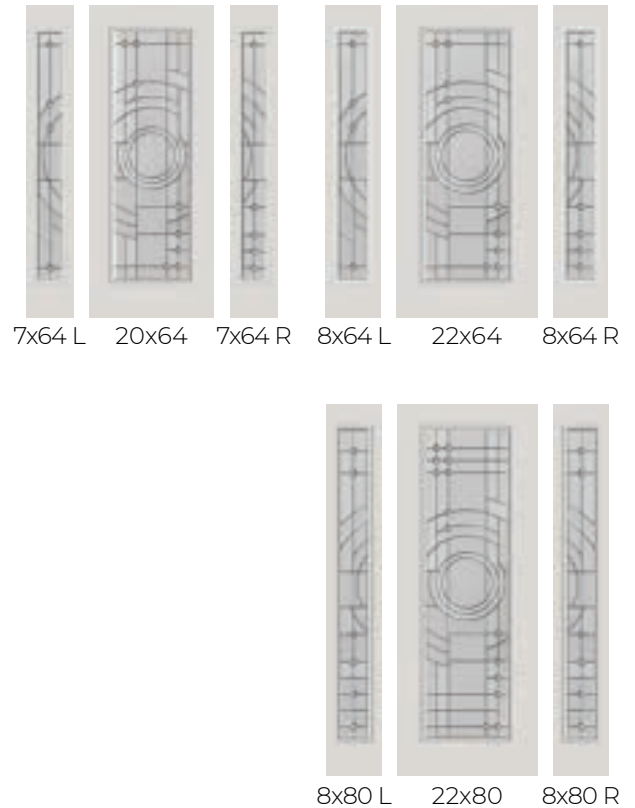

DOORGLASS DECORATIVE