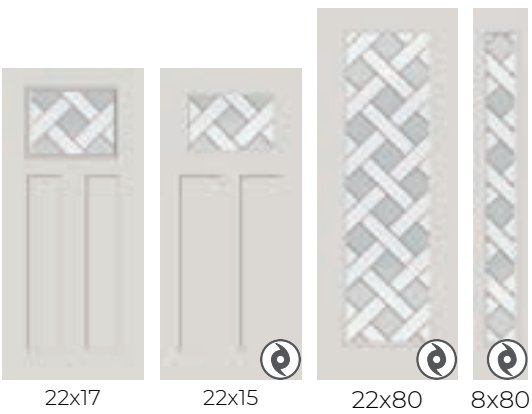

DOORGLASS DECORATIVE