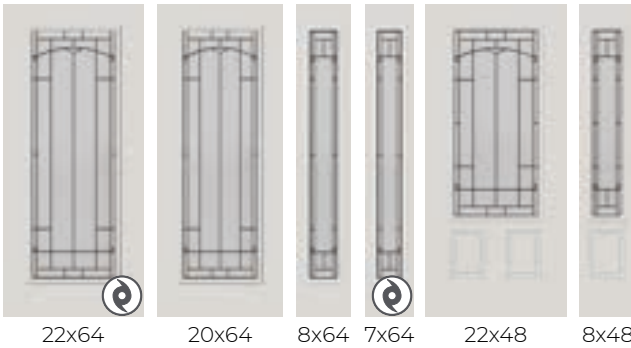

**PRIVACY RATING**

**DOORGLASS** DECORATIVE

**PRIVACY RATING**

1. Bronze Seedy Glass
2. Thin Reed Glass
3. Micro-Granite Glass
4. Clear Bevels
5. Patina Caming

**DOORGLASS** DECORATIVE

WATCH THE VIDEO  
or visit [odl.com/vilano](http://odl.com/vilano)