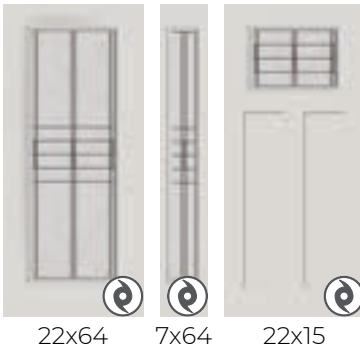

DOORGLASS DECORATIVE