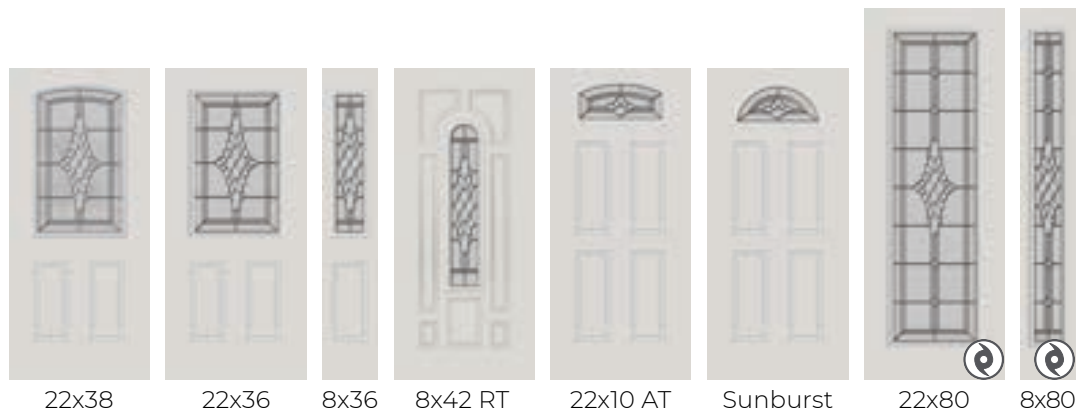

DOORGLASS DECORATIVE

* Impact Rated available in Platinum Nickel only
Find more in the Product Guide 120-121