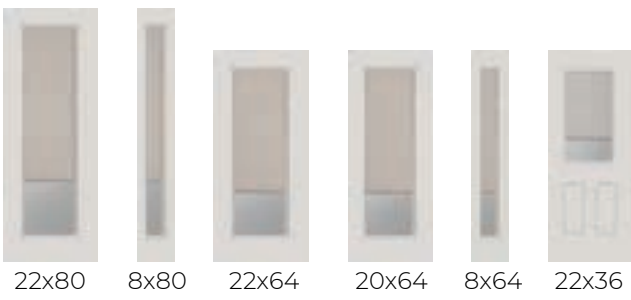

* Tilt only

BLINDS + GLASS ENCLOSED BLINDS