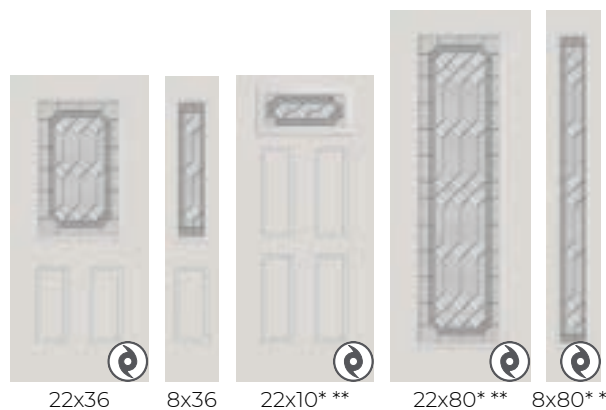

DOORGLASS DECORATIVE

* Impact Rated only
** Platinum Nickel only
Find more in the Product Guide 120-121