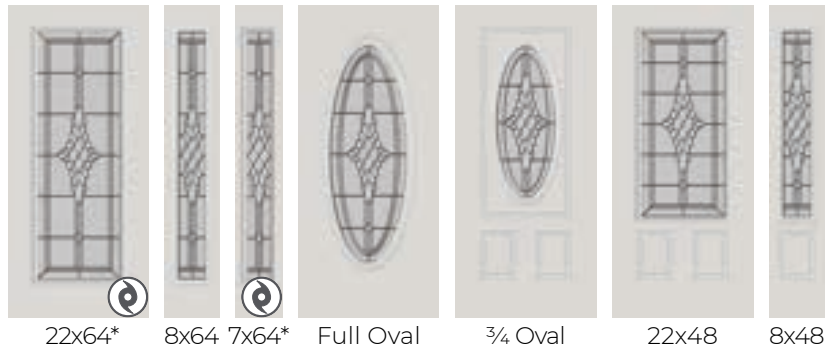

DOORGLASS DECORATIVE

* Impact Rated available in Platinum Nickel only
Find more in the Product Guide 120-121