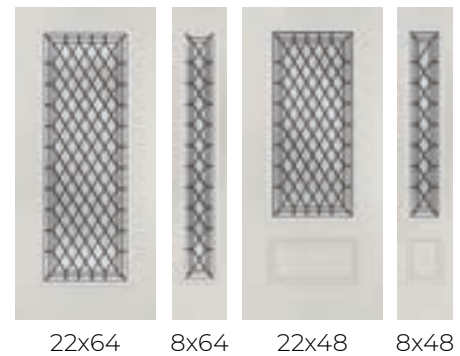

DOORGLASS DECORATIVE