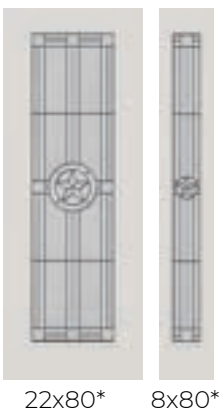

1. Clear Bevels
2. Granite Glass
3. Glue Chip Glass
4. Patina Caming
5. Platinum Nickel Caming

DOORGLASS DECORATIVE