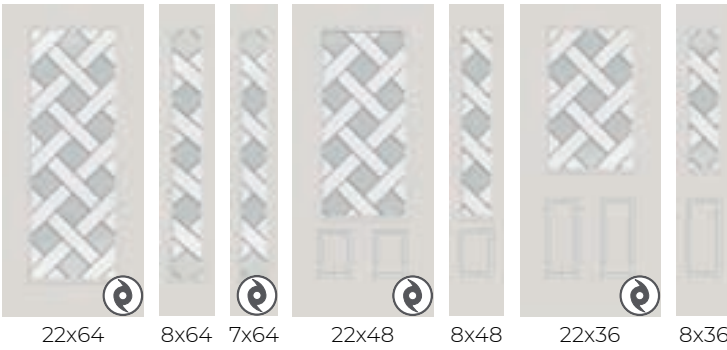

DOORGLASS DECORATIVE