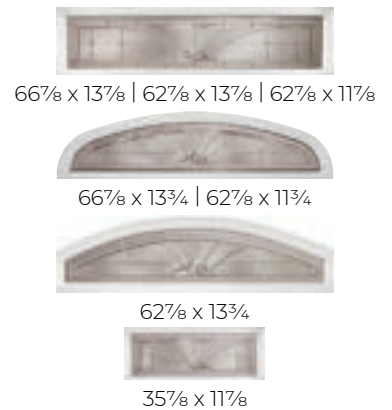

PRIVACY RATING

DOORGLASS DECORATIVE

* Impact Rated available in Platinum Nickel only

** Standard glass available in Satin Nickel only

Find more in the Product Guide 120-121