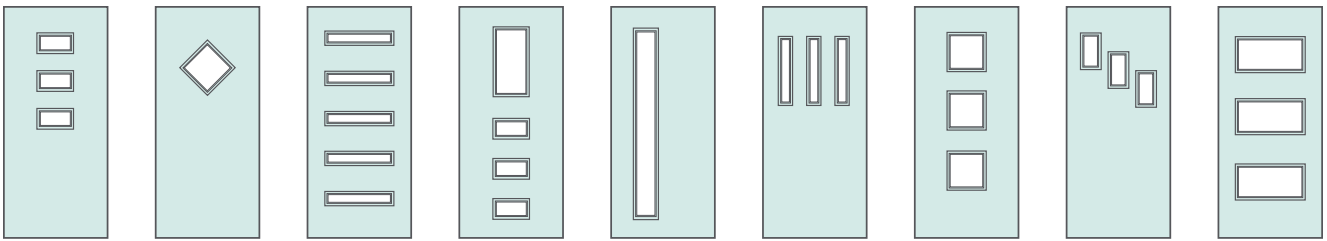

CELEBRATION OCEAN

*7x64 has satin nickel caming