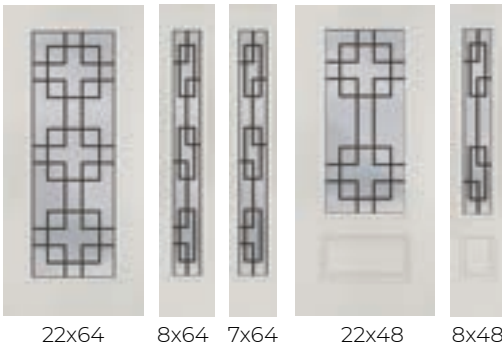

### PRIVACY RATING

**DOORGLASS** DECORATIVE

**PRIVACY RATING**

1. Micro-Cubed Glass
2. Black Wrought Iron Caming

**DOORGLASS** DECORATIVE

WATCH THE VIDEO  
or visit [odl.com/grace](http://odl.com/grace)