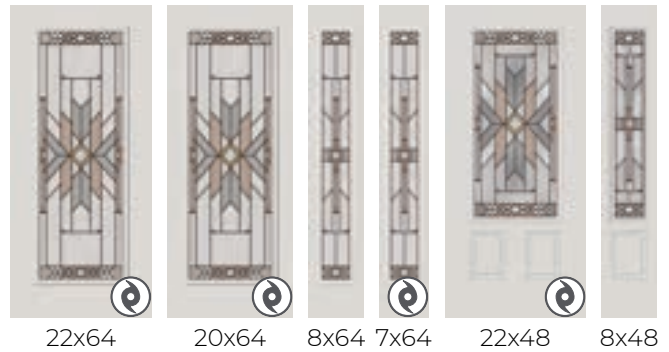

DOORGLASS DECORATIVE