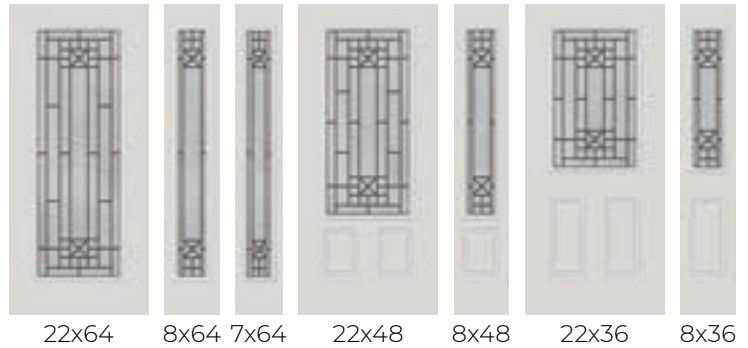

DOORGLASS DECORATIVE