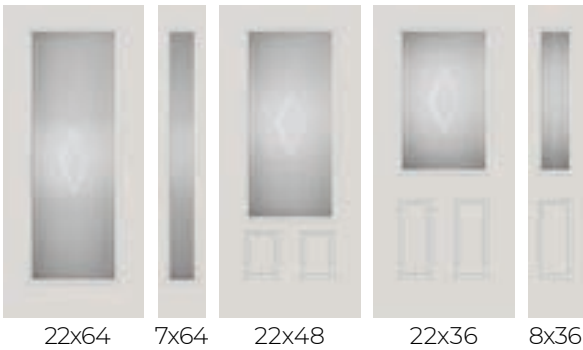

DOORGLASS LIGHTSCAPES